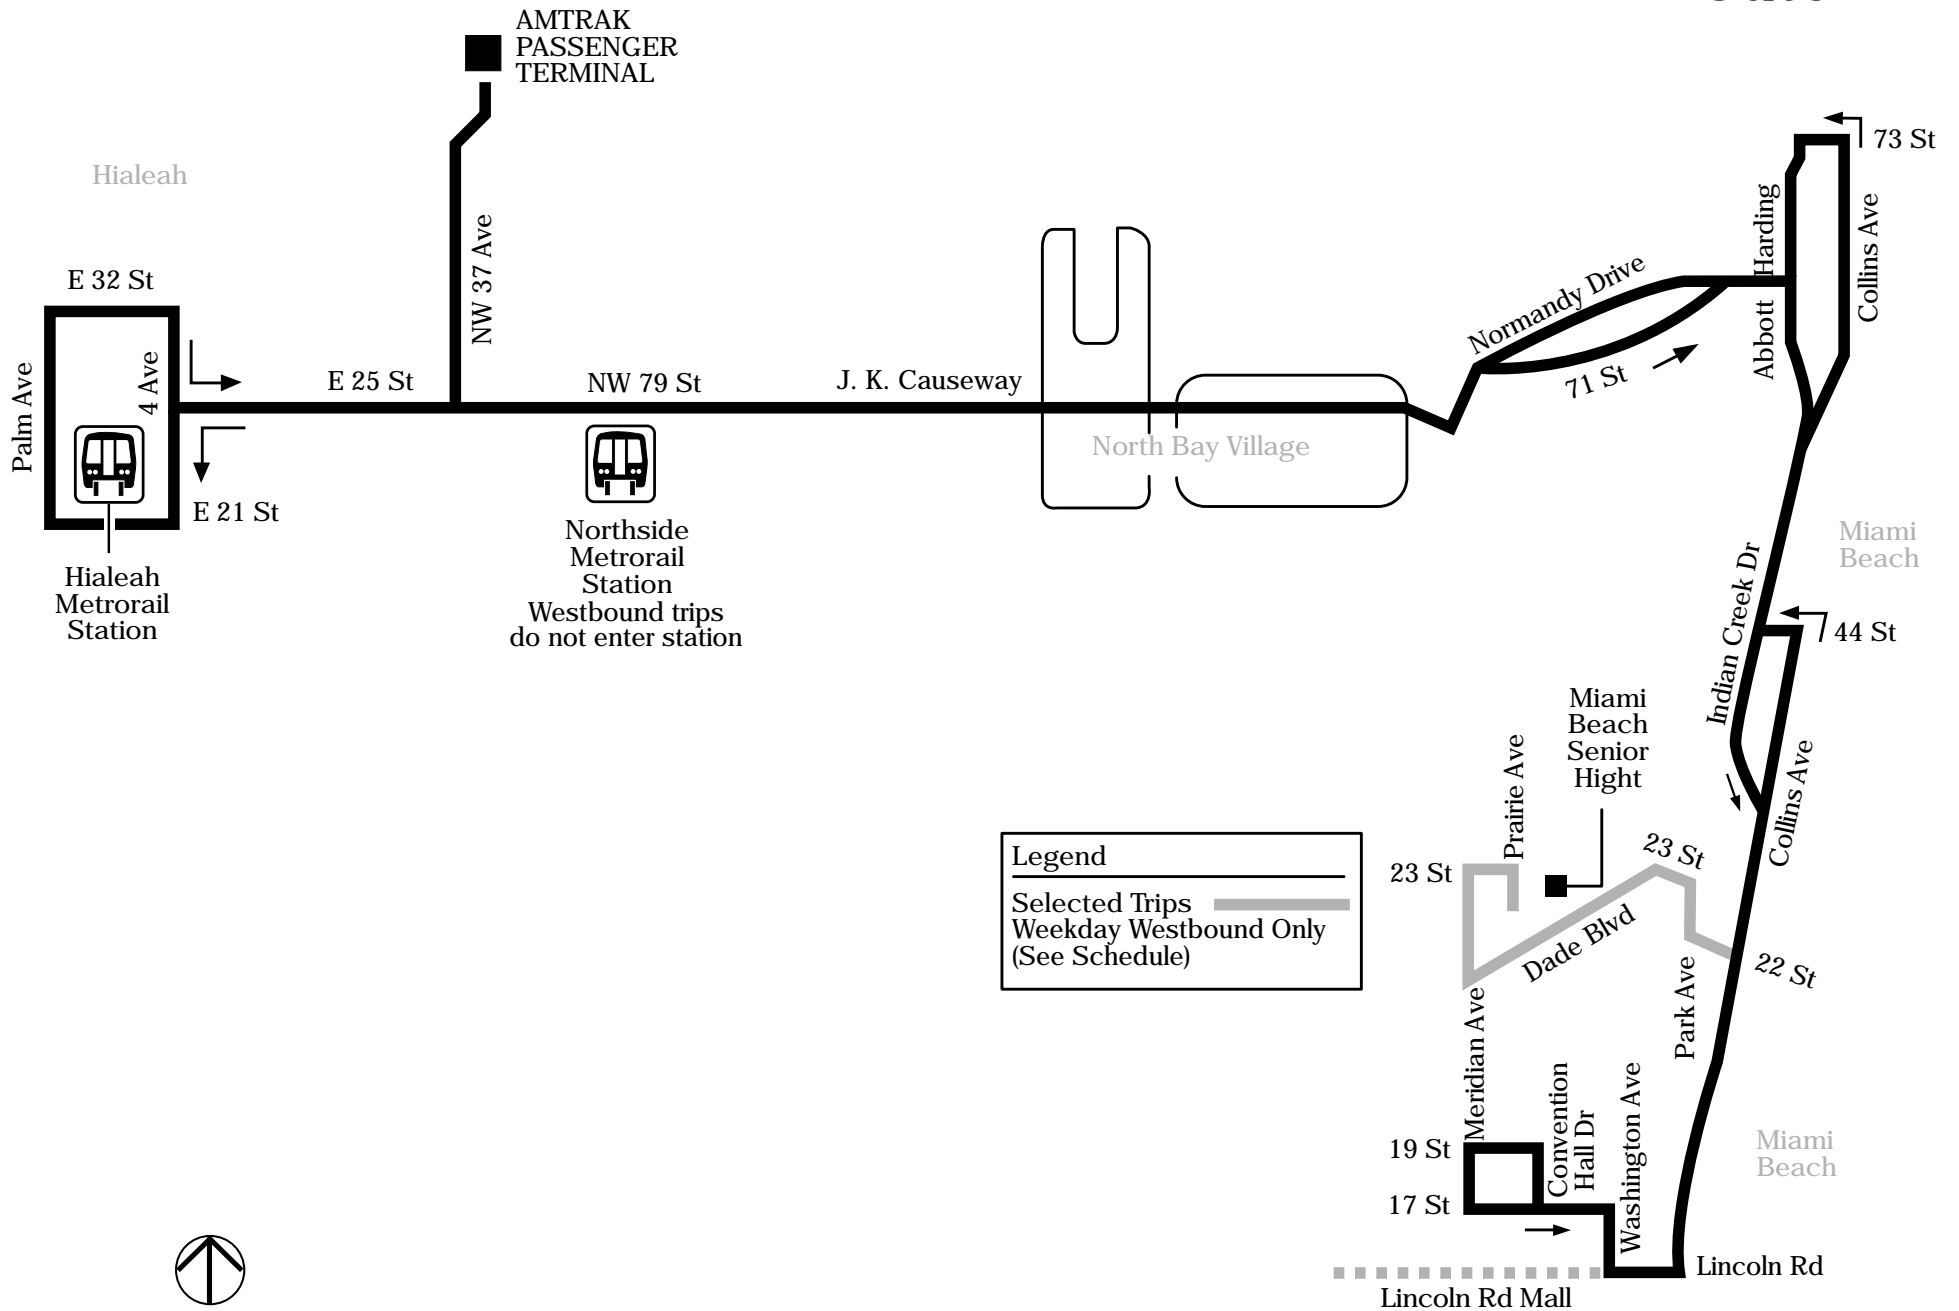

Route L

Legend
 Selected Trips 
 Weekday Westbound Only
 (See Schedule)

North
 Map not to scale